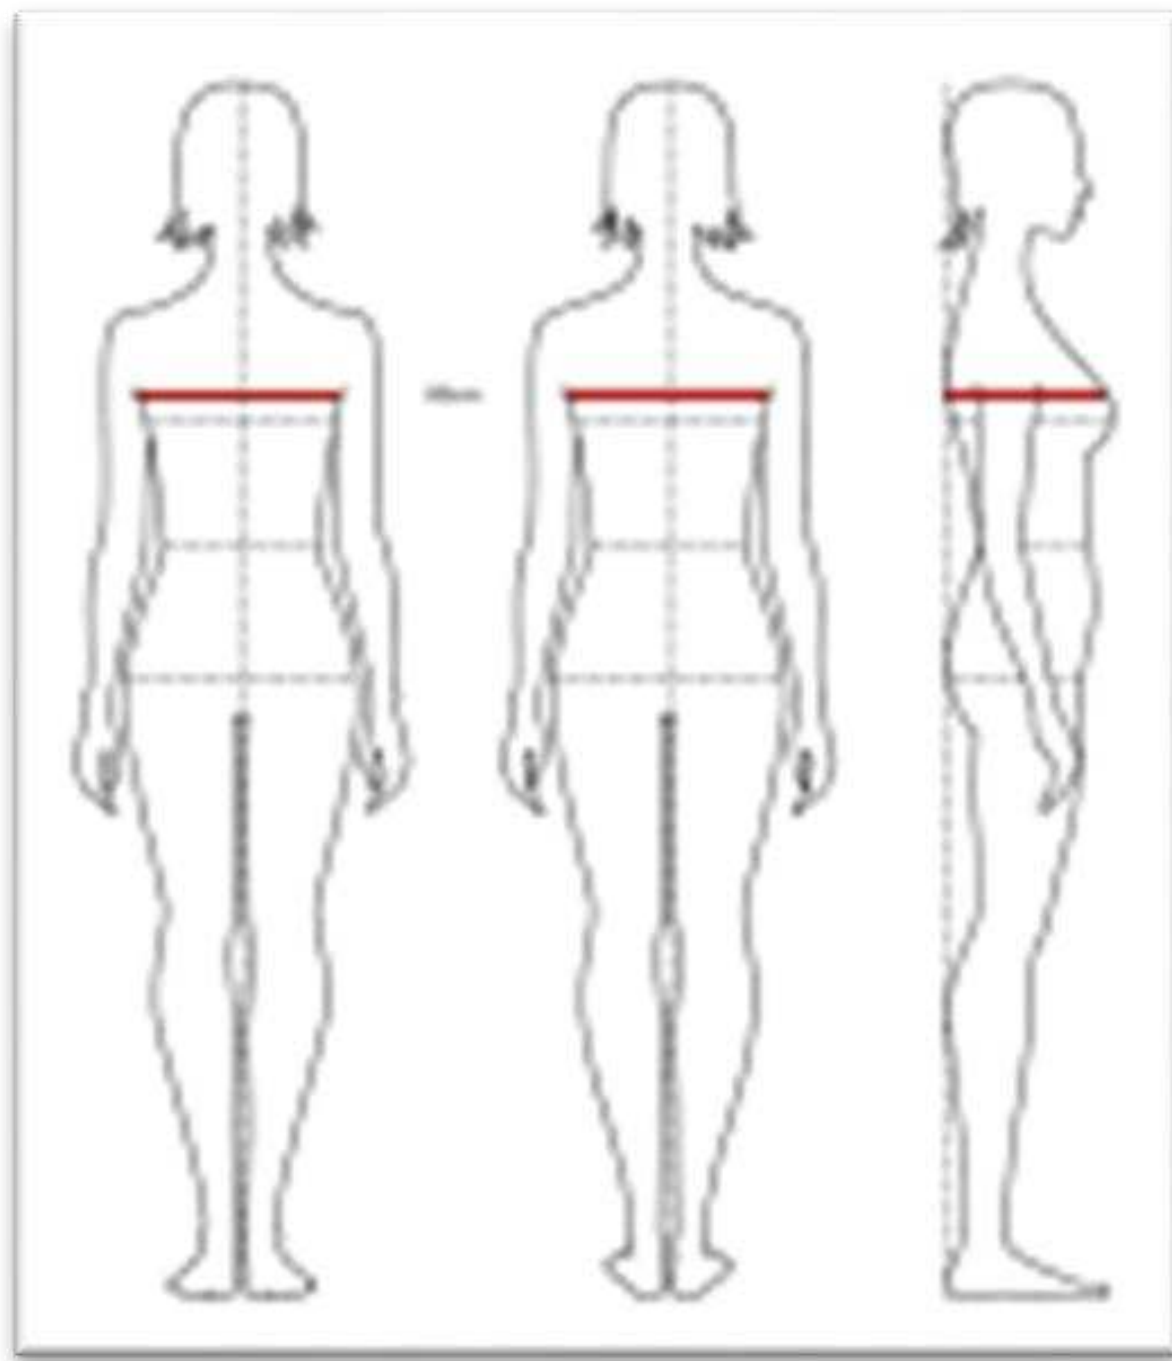

Name Surname

Address

City ZIP (CAP)

Telephone Mobile

Type (wetsuite)

1	Overall height	cm.
2	Shoulder breadth Tape over the shoulders, take the measure between the edges of the final bones	cm.
3	Arm Length Arm along the body, take the measure from the final bone of the shoulder until the wrist bone	cm.
4	Chest Circumference Take the measure in the widest high part of the chest (under the armpit)	cm.
4D	Chest Circumference (woman) Take the measure over the breast in the widest part	cm.
5	Shoulder-Blade/Crotch Length Take the measure back from the first vertebra on neck base, until to halfway down the curve of the buttocks (anus)	cm.
6	Waist (over the navel)	cm.
7	Pelvis Take the measure in the widest point, over the buttocks	cm.
8	Thigh Take the measure in the widest high part	cm.
9	Calf Take the measure in the widest part	cm.
10	Inside leg Take the measure from the crotch until the ankle bone	cm.
11	Head Circumference On forehead	cm.
12	Neck In the center of the neck (specify if have little long or little short neck)	cm.
13	Biceps Arm along the body	cm.
14	Forearm Take the measure in the widest point of the forearm	cm.
15	Wrist Take the measure in the strait point	cm.
16	Ankle Take the measure in the strait point	cm.
•	Foot n.	