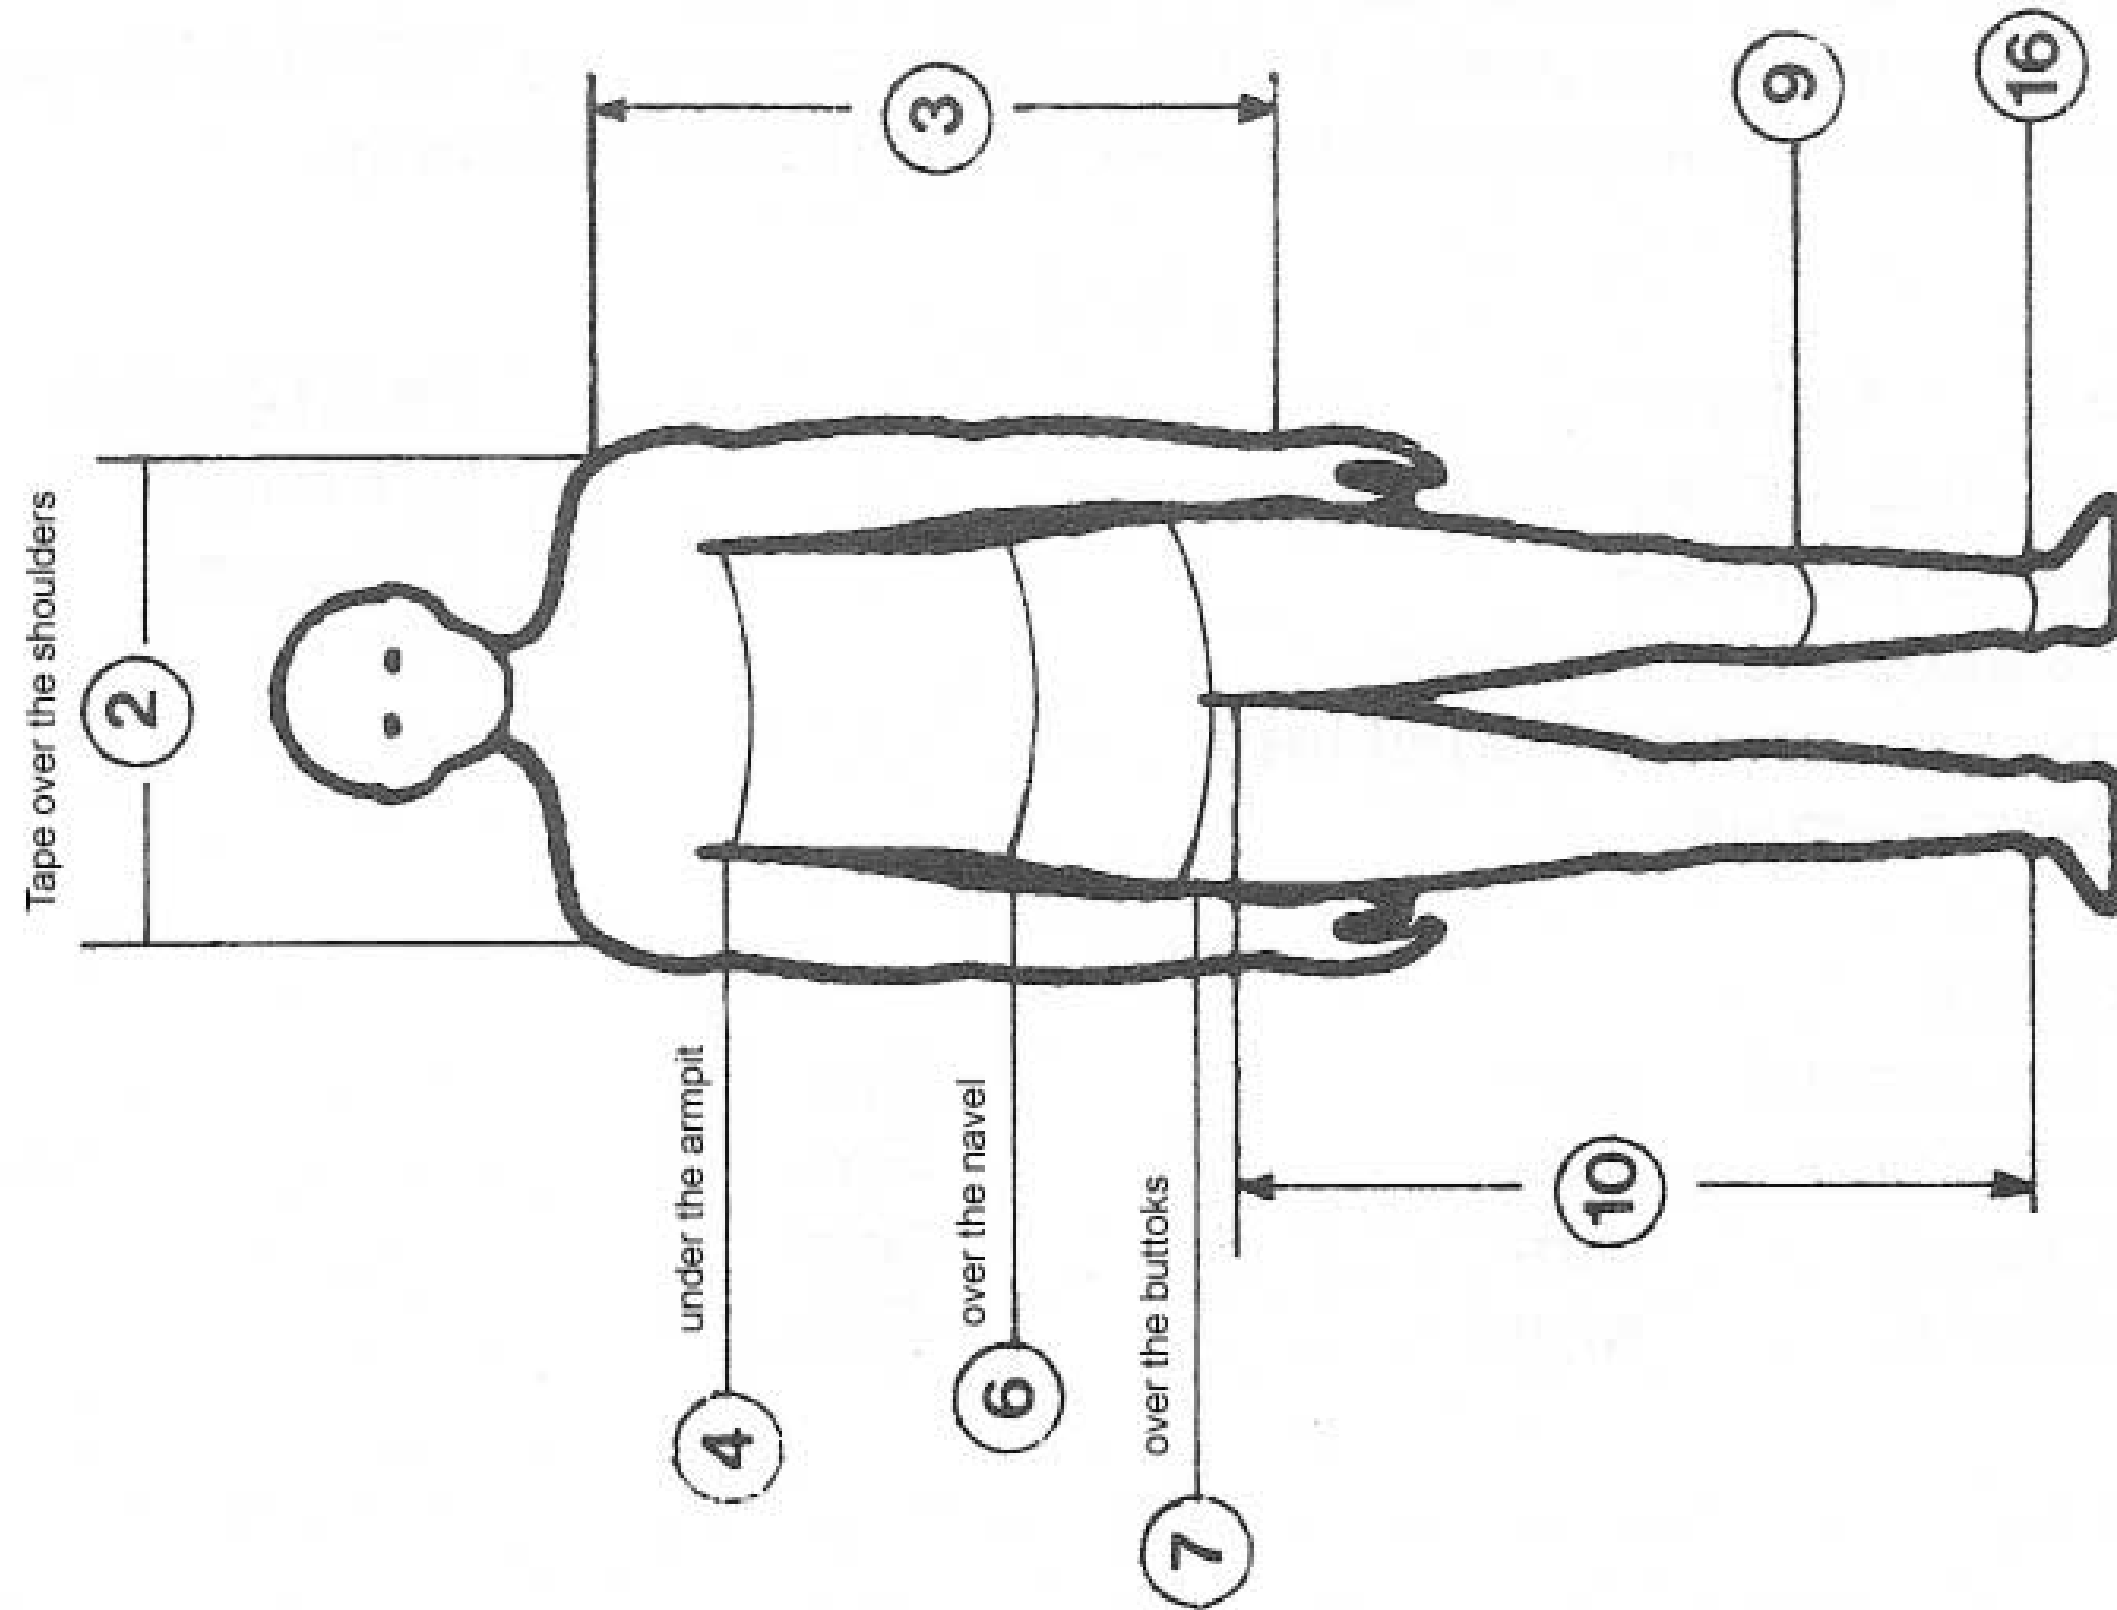

Name Surname

Address

City ZIP (CAP)

Telephone Mobile

Type (wetsuite)

1	Overall height	cm.
2	Shoulder breadth Tape over the shoulders, take the measure between the edges of the final bones	cm.
3	Arm Length Arm along the body, take the measure from the final bone of the shoulder until the wrist bone	cm.
4	Chest Circumference Take the measure in the widest high part of the chest (under the armpit)	cm.
4D	Chest Circumference (woman) Take the measure over the breast in the widest part	cm.
5	Shoulder-Blade/Crotch Length Take the measure back from the first vertebra on neck base, until to halfway down the curve of the buttocks (anus)	cm.
6	Waist (over the navel)	cm.
7	Pelvis Take the measure in the widest point, over the buttocks	cm.
8	Thigh Take the measure in the widest high part	cm.
9	Calf Take the measure in the widest part	cm.
10	Inside leg Take the measure from the crotch until the ankle bone	cm.
11	Head Circumference On forehead	cm.
12	Neck In the center of the neck (specify if have little long or little short neck)	cm.
13	Biceps Arm along the body	cm.
14	Forearm Take the measure in the widest point of the forearm	cm.
15	Wrist Take the measure in the strait point	cm.
16	Ankle Take the measure in the strait point	cm.
•	Foot n.	